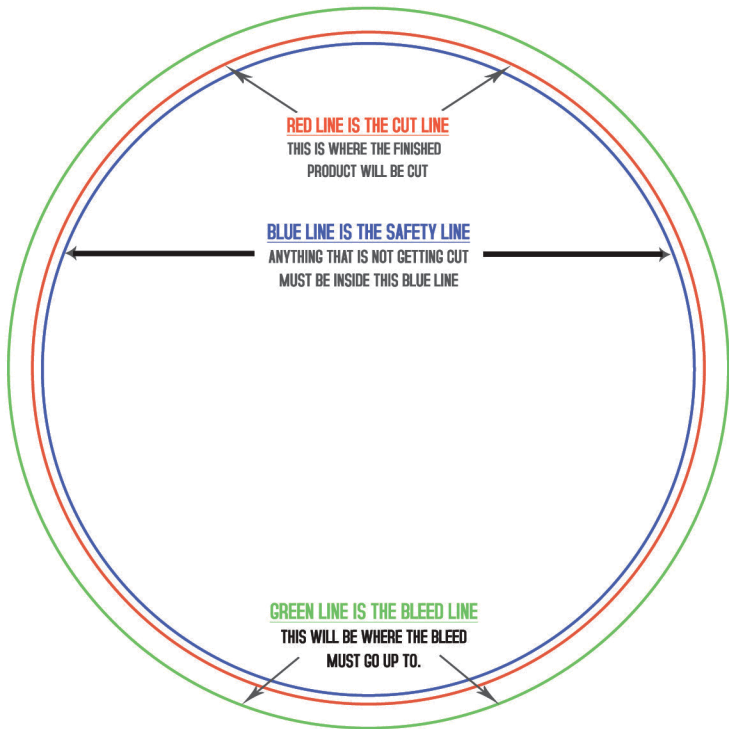

**FINISHED SIZE - 3.5X3.5 W/CIRCLE CUT  
WITH BLEED - 3.75X3.75**

**GRIP SIZE - 4X6**